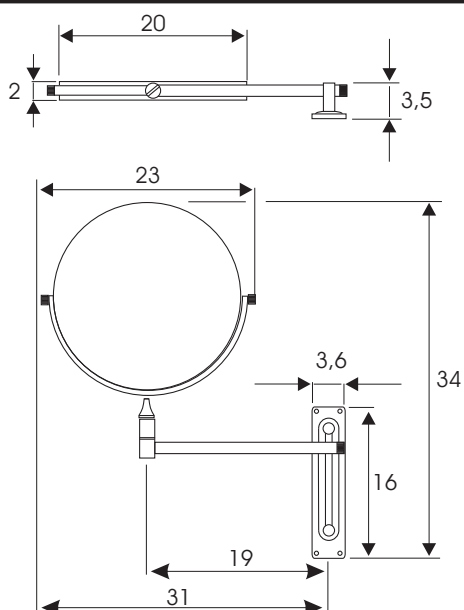

Cod. 221

- Cosmetic double side mirror
- Entirely made of brass (not iron) to guarantee against rust
- Chrome finishing
- Normal mirror + mirror magnification 3x
- Vertical movement
- Single arm with clutch regulation

Dimensions

Measure unit: cm

Technical Sheet

Material	BRASS (Not iron)
Magnification	1X / 3X